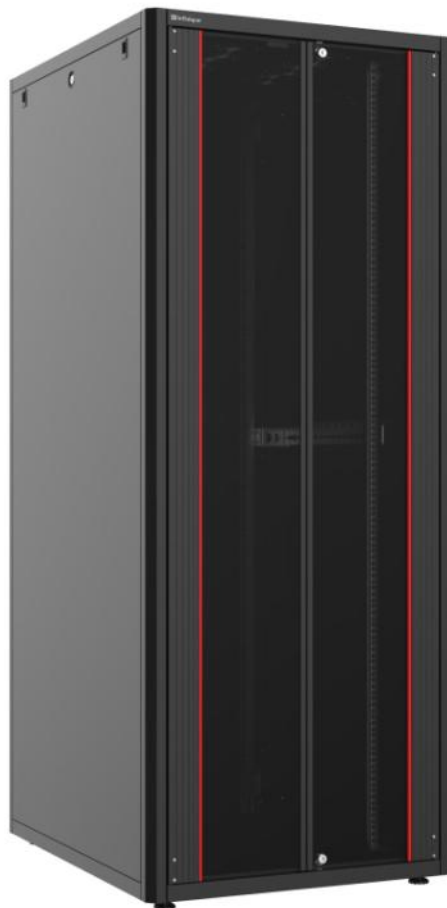

Infinique's EN Series Network Racks are designed for applications that require quality and flexible features. These racks provide quality, protection and security for cabling, critical equipment and server installations in offices and system rooms. The front glass door is 4mm tempered, smoke colored, grinded and highly resistant against breaking and comes with a lock module. The solid metal rear doors with barrel locks can be removed for ease of maintenance.

Excellent for servers on roll-out glides, these free standing racks offers 600kg loading capacity, with height options ranging from 12U to 42U, with width options of 600 and 800 mm and depth options of 600, 800 and 1000 mm. These racks are available in a choice of color of Black (RAL9005) and Grey (RAL7035).

Features and Benefits

- **Industry Standards**
  ANSI/EIA RS-310-D, IEC297-2, DIN41494-1, DIN41497-1,ETSI
- **Rugged Construction**
  Steel Welded Construction with connected four-corner to ensure stability, smoked shatterproof glass panel front door with accent trim and integrated locking mechanism
- **Adequate Ventilation**
  Four or Six fan ventilation units with ventilation doors gives high ventilation rate and ventilation area that meets the heat dissipation requirements
- **Fast Installation**
  Efficient baying kit, three trays, adjustable feet, heavy duty castors and optional accessories for fast installation

CONSTRUCTION