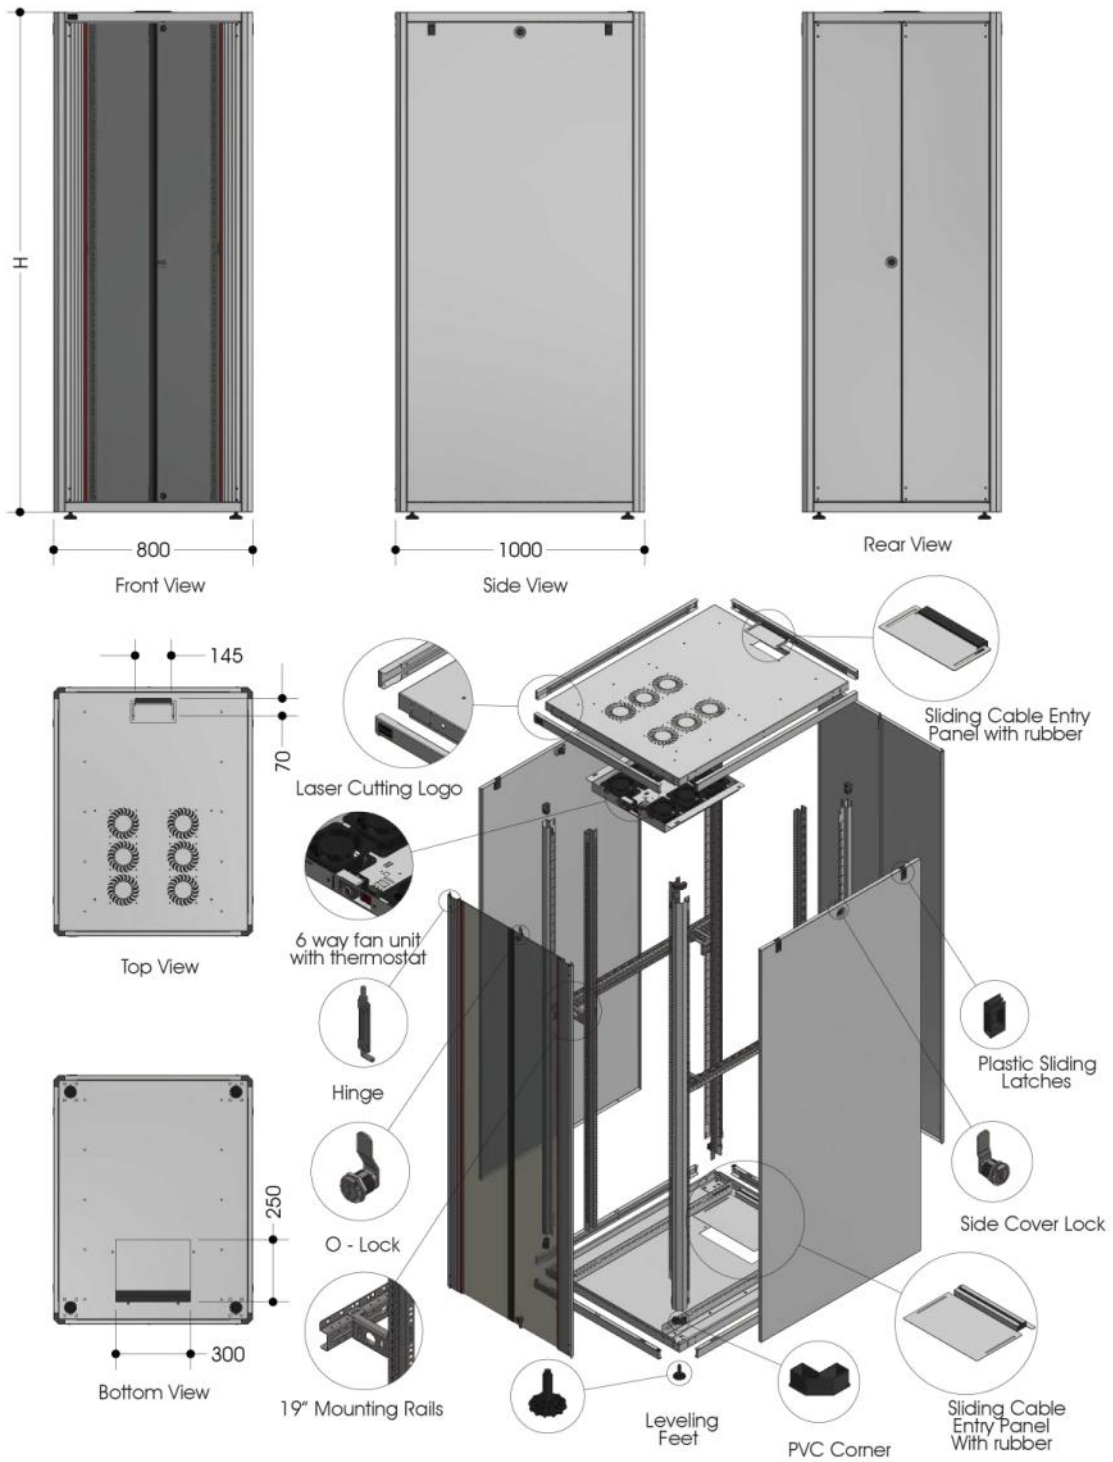

Excellent for servers on roll-out glides, these free standing racks offers 600kg loading capacity, with height options ranging from 12U to 42U, with width options of 600 and 800 mm and depth options of 600, 800 and 1000 mm. These racks are available in a choice of color of Black (RAL9005) and Grey (RAL7035).

### Features and Benefits

- **Industry Standards**  
ANSI/EIA RS-310-D, IEC297-2, DIN41494-1, DIN41497-1,ETSI
- **Rugged Construction**  
Steel Welded Construction with connected four-corner to ensure stability, smoked shatterproof glass panel front door with accent trim and integrated locking mechanism
- **Adequate Ventilation**  
Four or Six fan ventilation units with ventilation doors gives high ventilation rate and ventilation area that meets the heat dissipation requirements
- **Fast Installation**  
Efficient baying kit, three trays, adjustable feet, heavy duty castors and optional accessories for fast installation

# EN Series Network Racks

Dimensions 800 (w) x 1000 (d) Height 12 to 42U

## SPECIFICATIONS

Rack Units	Product Dimensions W x D x H (mm)	Package Dimensions W x D x H (mm)	Product Net Wt (Kg)	Product Gross Wt (Kg)	Height with Levelling Feet/Castors	Pallet Dimensions W x D x H (mm)	Pallet Wt (Kg)	Loading Capacity (Kg)
12U	800 x 1000 x 719	880 x 1080 x 849	46	53	779	880 x 1080 x 849	53	600
16U	800 x 1000 x 897	880 x 1080 x 1037	55.4	63.7	957	880 x 1080 x 1037	63.7	600
20U	800 x 1000 x 1075	880 x 1080 x 1215	65	74.6	1135	880 x 1080 x 1215	74.6	600
22U	800 x 1000 x 1164	880 x 1080 x 1305	69.6	80	1224	880 x 1080 x 1305	80	600
26U	800 x 1000 x 1342	880 x 1080 x 1482	79	91	1402	880 x 1080 x 1482	91	600
32U	800 x 1000 x 1608	880 x 1080 x 1748	93.3	105.4	1668	880 x 1080 x 1748	105.4	600
36U	800 x 1000 x 1786	880 x 1080 x 1926	103	116	1846	880 x 1080 x 1926	116	600
42U	800 x 1000 x 2053	880 x 1080 x 2193	117	132	2113	880 x 1080 x 2193	132	600