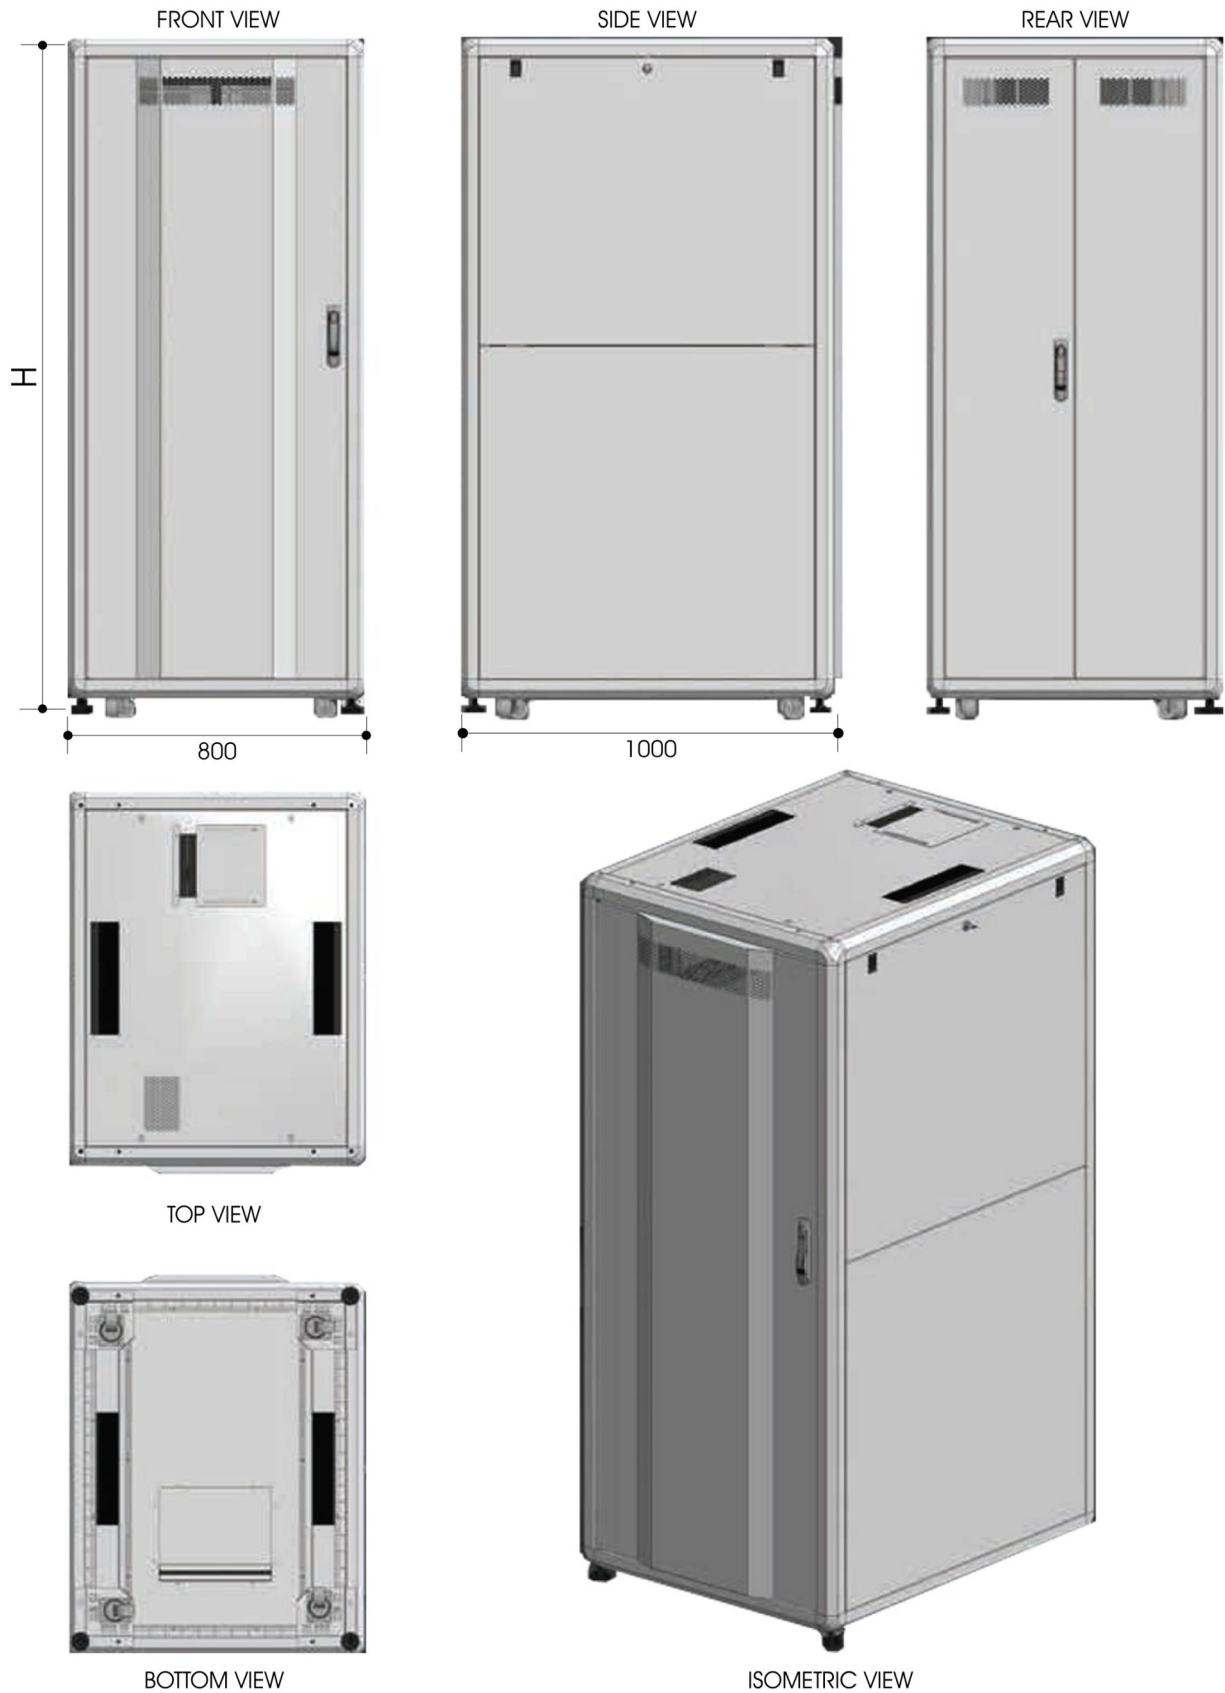

Excellent for servers on roll-out glides, these free standing racks offers 600kg loading capacity, with height options ranging from 22U to 46U. These racks are available in a choice of color of Black (RAL9005) and Grey (RAL7035).

Features and Benefits

- **Industry Standards**
ANSI/EIA RS-310-D, IEC297-2, DIN41494-1, DIN41497-1,ETSI
- **Rugged Construction**
Steel Welded Construction with connected four-corner to ensure stability, perforated front and rear doors with and integrated locking mechanism
- **Adequate Ventilation**
Four or Six fan ventilation units with ventilation doors gives high ventilation rate and ventilation area that meets the heat dissipation requirements
- **Fast Installation**
Efficient baying kit, three trays, adjustable feet, heavy duty castors and optional accessories for fast installation

CONSTRUCTION

DN Series Network Racks

Dimensions 800 (w) x 1000 (d) Height 22 to 46U

DN Series Network Racks

Dimensions 800 (w) x 1000 (d) Height 22 to 46U

SPECIFICATIONS								
Rack Units	Product Dimensions W x D x H (mm)	Package Dimensions W x D x H (mm)	Product Net Wt (Kg)	Product Gross Wt (Kg)	Height with Levelling Feet/Castors	Pallet Dimensions W x D x H (mm)	Pallet Wt (Kg)	Loading Capacity (Kg)
22U	800 x 1000 x 1139	880 x 1080 x 1280	78.7	90.5	1200	880 x 1080 x 1280	90.5	600
26U	800 x 1000 x 1317	880 x 1080 x 1457	88.5	101.7	1377	880 x 1080 x 1457	101.7	600
32U	800 x 1000 x 1583	880 x 1080 x 1723	103	116.6	1643	880 x 1080 x 1723	116.6	600
36U	800 x 1000 x 1761	880 x 1080 x 1901	113	127.7	1821	880 x 1080 x 1901	127.7	600
40U	800 x 1000 x 1939	880 x 1080 x 2079	123	138.7	2000	880 x 1080 x 2079	138.7	600
42U	800 x 1000 x 2028	880 x 1080 x 2168	127.7	144.3	2088	880 x 1080 x 2168	144.3	600
46U	800 x 1000 x 2206	880 x 1080 x 2346	137.5	155.3	2266	880 x 1080 x 2346	155.3	600