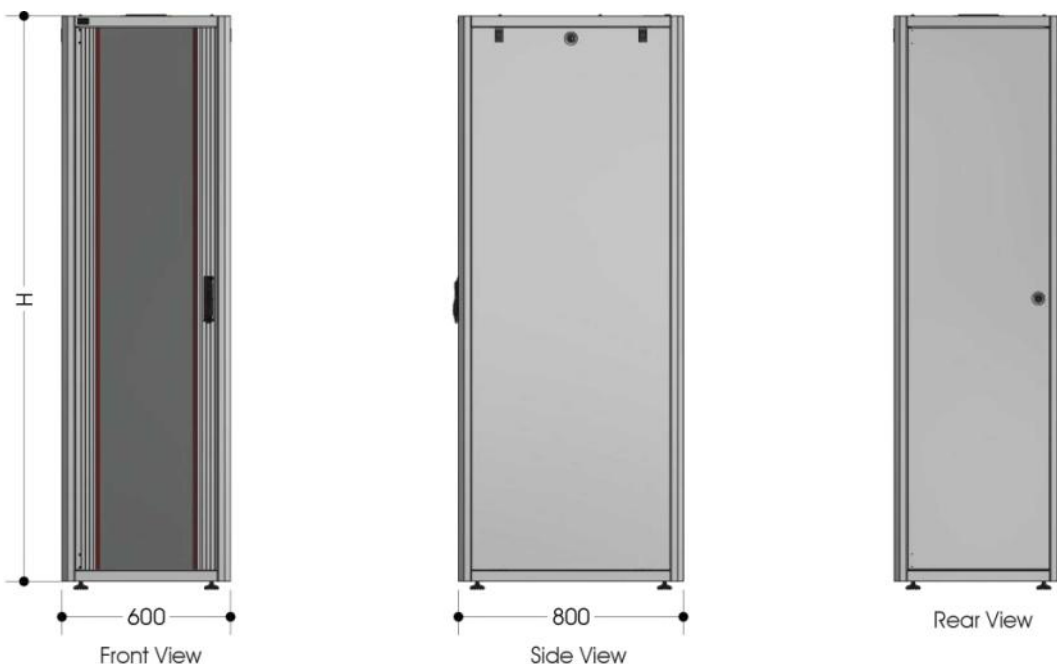

## EN Series Network Racks

Dimensions 600 (w) x 800 (d) Height 12 to 42U

Infinique's EN Series Network Racks are designed for applications that require quality and flexible features. These racks provide quality, protection and security for cabling, critical equipment and server installations in offices and system rooms. The front glass door is 4mm tempered, smoke colored, grinded and highly resistant against breaking and comes with a lock module. The solid metal rear doors with barrel locks can be removed for ease of maintenance.

Excellent for servers on roll-out glides, these free standing racks offers 600kg loading capacity, with height options ranging from 12U to 42U, with width options of 600 and 800 mm and depth options of 600, 800 and 1000 mm. These racks are available in a choice of color of Black (RAL9005) and Grey (RAL7035).

### Features and Benefits

- Industry Standards**  
ANSI/EIA RS-310-D, IEC297-2, DIN41494-1, DIN41497-1,ETSI
- Rugged Construction**  
Steel Welded Construction with connected four-corner to ensure stability, smoked shatterproof glass panel front door with accent trim and integrated locking mechanism
- Adequate Ventilation**  
Four or Six fan ventilation units with ventilation doors gives high ventilation rate and ventilation area that meets the heat dissipation requirements
- Fast Installation**  
Efficient baying kit, three trays, adjustable feet, heavy duty castors and optional accessories for fast installation

# EN Series Network Racks

Dimensions 600 (w) x 800 (d) Height 12 to 42U