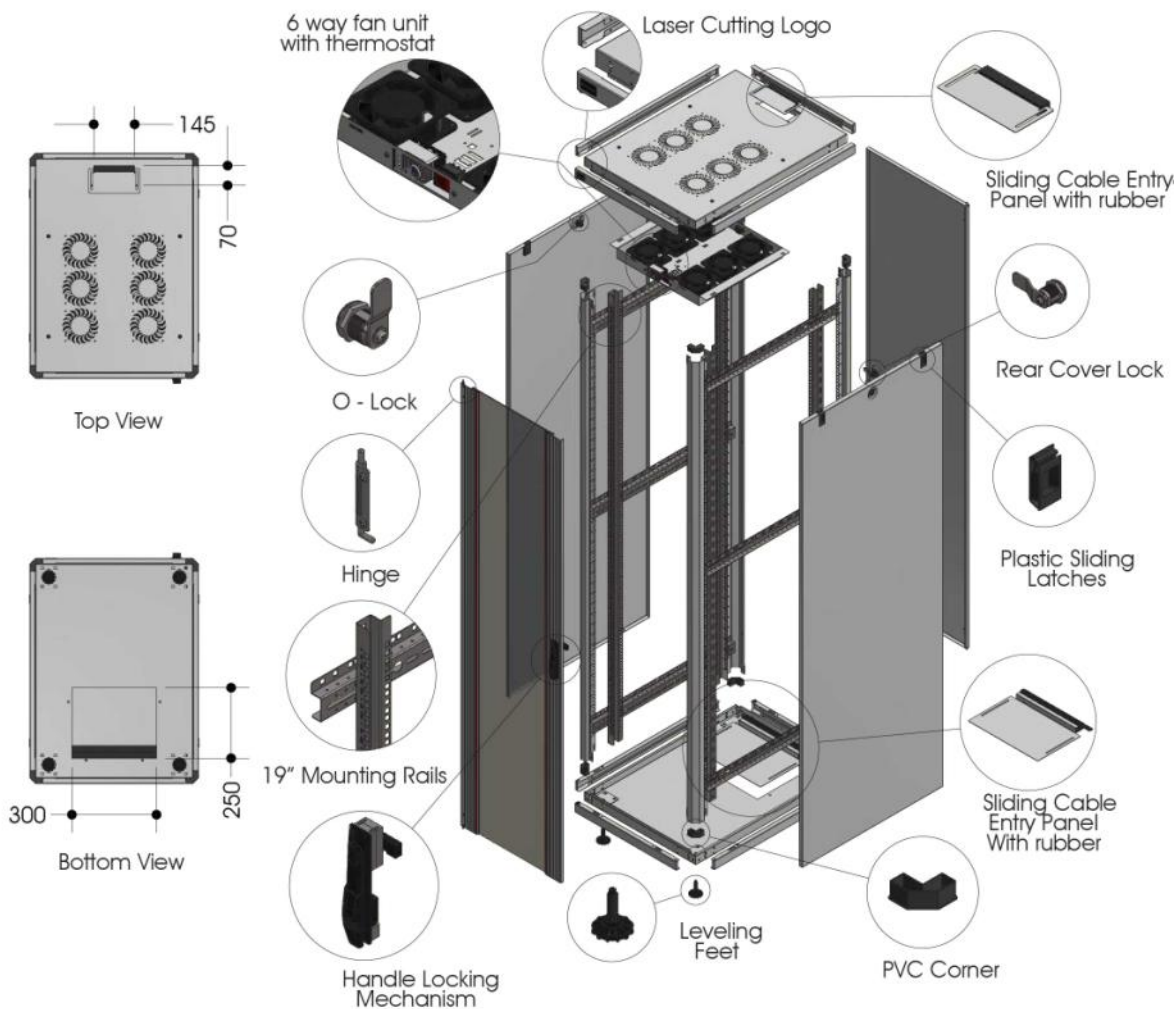

Excellent for servers on roll-out glides, these free standing racks offers 600kg loading capacity, with height options ranging from 12U to 42U, with width options of 600 and 800 mm and depth options of 600, 800 and 1000 mm. These racks are available in a choice of color of Black (RAL9005) and Grey (RAL7035).

### Features and Benefits

- Industry Standards**  
ANSI/EIA RS-310-D, IEC297-2, DIN41494-1, DIN41497-1,ETSI
- Rugged Construction**  
Steel Welded Construction with connected four-corner to ensure stability, smoked shatterproof glass panel front door with accent trim and integrated locking mechanism
- Adequate Ventilation**  
Four or Six fan ventilation units with ventilation doors gives high ventilation rate and ventilation area that meets the heat dissipation requirements
- Fast Installation**  
Efficient baying kit, three trays, adjustable feet, heavy duty castors and optional accessories for fast installation

# EN Series Network Racks

Dimensions 600 (w) x 800 (d) Height 12 to 42U