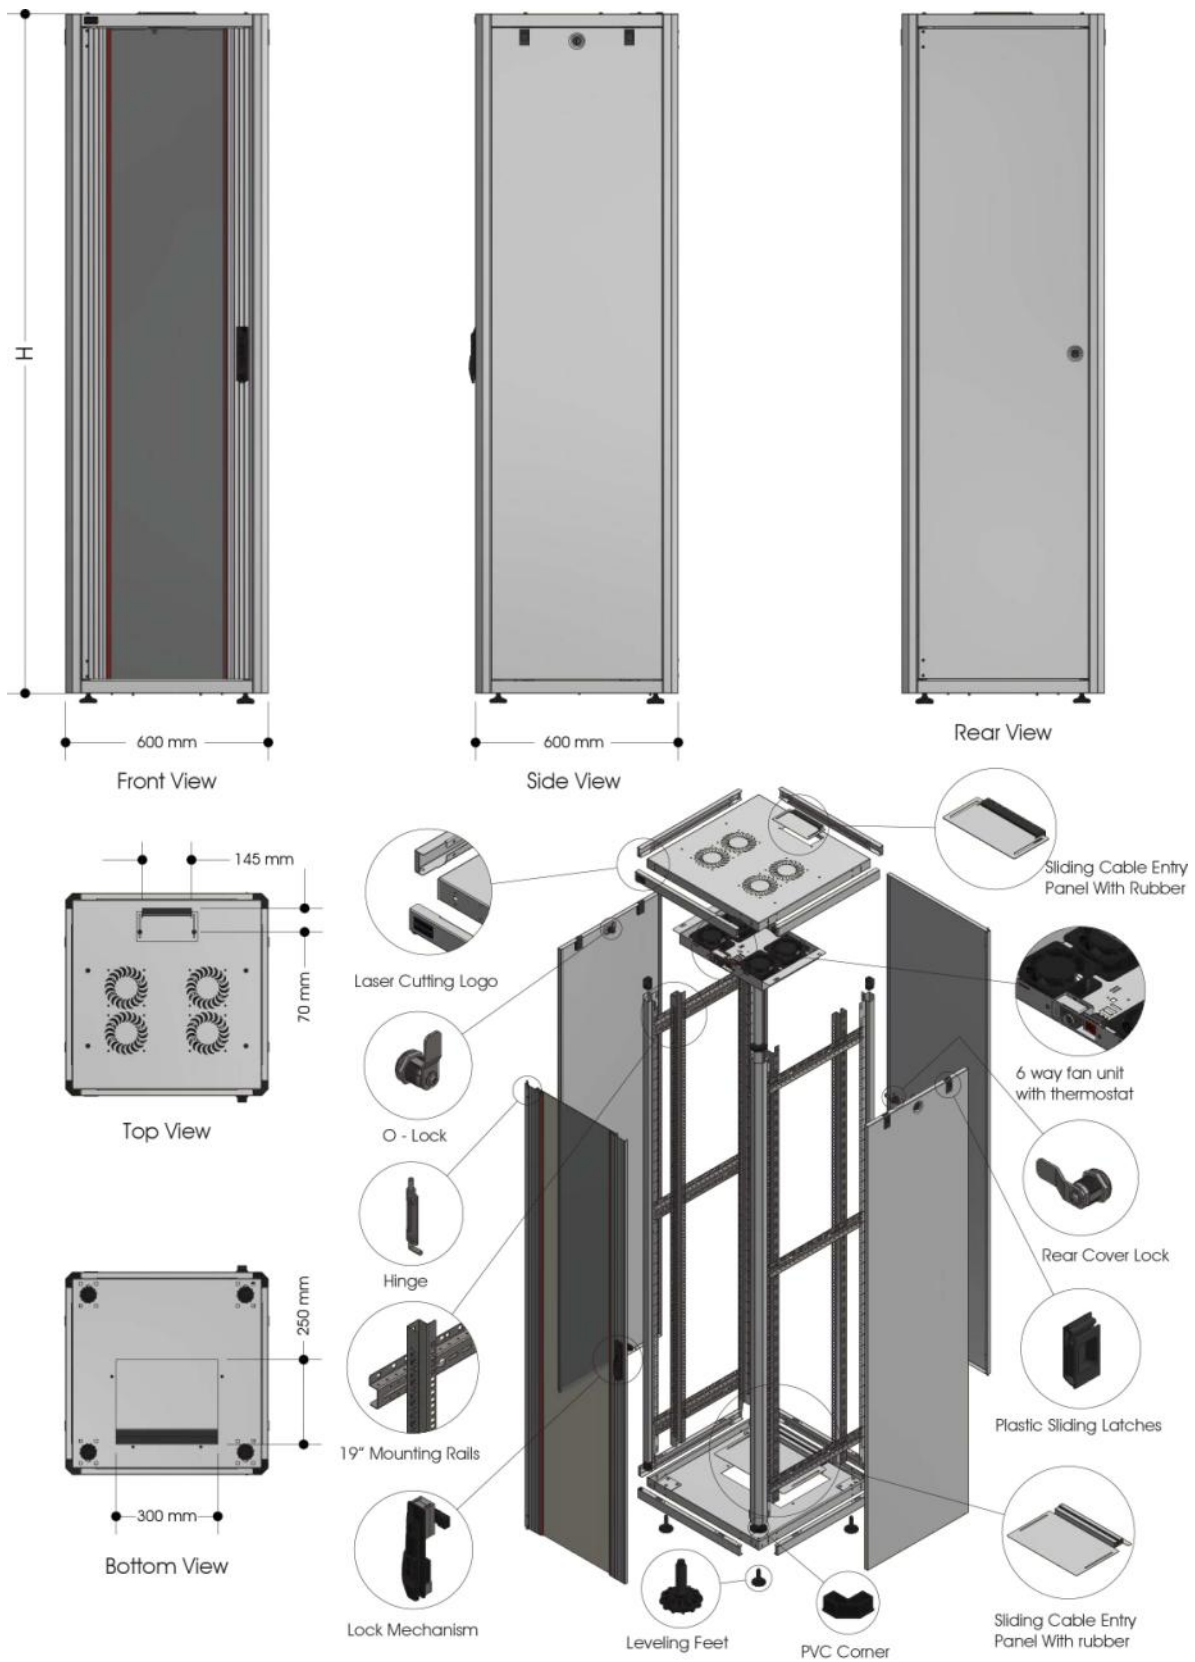

Excellent for servers on roll-out glides, these free standing racks offers 600kg loading capacity, with height options ranging from 12U to 42U, with width options of 600 and 800 mm and depth options of 600, 800 and 1000 mm. These racks are available in a choice of color of Black (RAL9005) and Grey (RAL7035).

Features and Benefits

- **Industry Standards**
ANSI/EIA RS-310-D, IEC297-2, DIN41494-1, DIN41497-1,ETSI
- **Rugged Construction**
Steel Welded Construction with connected four-corner to ensure stability, smoked shatterproof glass panel front door with accent trim and integrated locking mechanism
- **Adequate Ventilation**
Four or Six fan ventilation units with ventilation doors gives high ventilation rate and ventilation area that meets the heat dissipation requirements
- **Fast Installation**
Efficient baying kit, three trays, adjustable feet, heavy duty castors and optional accessories for fast installation

CONSTRUCTION

EN Series Network Racks

Dimensions 600 (w) x 600 (d) Height 12 to 42U

EN Series Network Racks

Dimensions 600 (w) x 600 (d) Height 12 to 42U

SPECIFICATIONS

Rack Units	Product Dimensions W x D x H (mm)	Package Dimensions W x D x H (mm)	Product Net Wt (Kg)	Product Gross Wt (Kg)	Height with Levelling Feet/Castors	Pallet Dimensions W x D x H (mm)	Pallet Wt (Kg)	Loading Capacity (Kg)
12U	600 x 600 x 719	670 x 670 x 849	30.6	37.8	779	670 x 670 x 849	37.8	600
16U	600 x 600 x 897	670 x 670 x 1037	36.9	44.5	957	670 x 670 x 1037	44.5	600
20U	600 x 600 x 1075	670 x 670 x 1215	43.2	51.2	1135	670 x 670 x 1215	51.2	600
22U	600 x 600 x 1164	670 x 670 x 1305	46.4	54.6	1224	670 x 670 x 1305	54.6	600
26U	600 x 600 x 1342	670 x 670 x 1482	52.7	61.3	1402	670 x 670 x 1482	61.3	600
32U	600 x 600 x 1608	670 x 670 x 1748	62.2	71.3	1668	670 x 670 x 1748	71.3	600
36U	600 x 600 x 1786	670 x 670 x 1926	68.5	77.7	1846	670 x 670 x 1926	77.7	600
42U	600 x 600 x 2053	670 x 670 x 2193	78	88.2	2113	670 x 670 x 2193	88.2	600