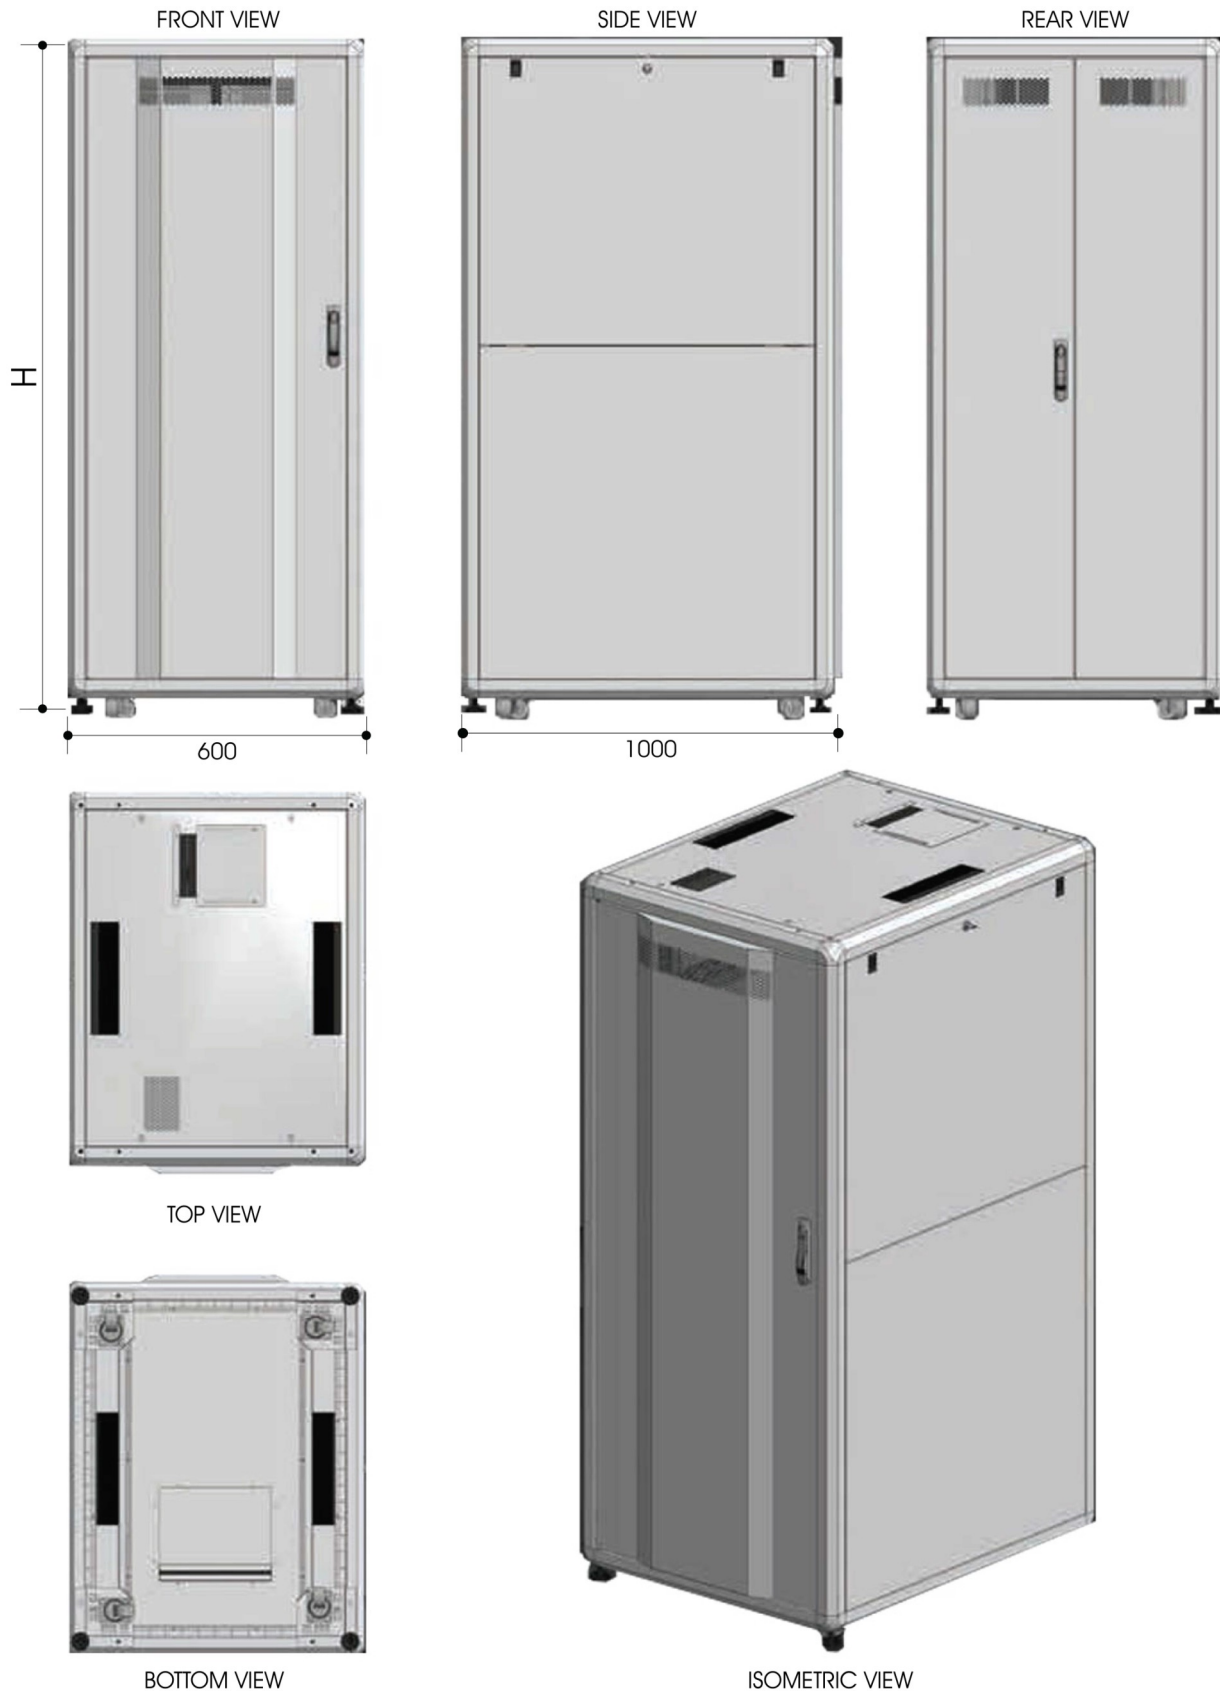

DN Series Network Racks

Dimensions 600 (w) x 1000 (d) Height 12 to 46U

DN Series Network Racks

Dimensions 600 (w) x 1000 (d) Height 12 to 46U

SPECIFICATIONS

Rack Units	Product Dimensions W x D x H (mm)	Package Dimensions W x D x H (mm)	Product Net Wt (Kg)	Product Gross Wt (Kg)	Height with Levelling Feet/Castors	Pallet Dimensions W x D x H (mm)	Pallet Wt (Kg)	Loading Capacity (Kg)
12U	600 x 1000 x 694	670 x 1080 x 849	42	48.3	754	670 x 1080 x 849	48.3	600
16U	600 x 1000 x 872	670 x 1080 x 1012	49.6	57	932	670 x 1080 x 1012	57	600
20U	600 x 1000 x 1050	670 x 1080 x 1190	57	66	1110	670 x 1080 x 1190	66	600
22U	600 x 1000 x 1139	670 x 1080 x 1280	61	70	1200	670 x 1080 x 1280	70	600
26U	600 x 1000 x 1317	670 x 1080 x 1457	68.6	79	1377	670 x 1080 x 1457	79	600
32U	600 x 1000 x 1583	670 x 1080 x 1723	80	90.4	1643	670 x 1080 x 1723	90.4	600
36U	600 x 1000x1761	670 x 1080 x 1901	87.6	99	1821	670 x 1080 x 1901	99	600
40U	600 x 1000 x 1939	670 x 1080 x 2079	95	107.6	2000	670 x 1080 x 2079	107.6	600
42U	600 x 1000 x 2028	670 x 1080 x 2168	99	112	2088	670 x 1080 x 2168	112	600
46U	600 x 1000 x 2206	670 x 1080 x 2346	106.6	120.5	2266	670 x 1080 x 2346	120.5	600

ORDERING INFORMATION

Part Number	Description
INR60W100D12-BK-D	Infinique DN Series Network Racks, Front and Back Perforated Door, 4 Fans, Width 600, Depth 1000, 12U, Black Color
INR60W100D16-BK-D	Infinique DN Series Network Racks, Front and Back Perforated Door, 4 Fans, Width 600, Depth 1000, 16U, Black Color
INR60W100D20-BK-D	Infinique DN Series Network Racks, Front and Back Perforated Door, 4 Fans, Width 600, Depth 1000, 20U, Black Color
INR60W100D22-BK-D	Infinique DN Series Network Racks, Front and Back Perforated Door, 4 Fans, Width 600, Depth 1000, 22U, Black Color
INR60W100D26-BK-D	Infinique DN Series Network Racks, Front and Back Perforated Door, 4 Fans, Width 600, Depth 1000, 26U, Black Color
INR60W100D32-BK-D	Infinique DN Series Network Racks, Front and Back Perforated Door, 4 Fans, Width 600, Depth 1000, 32U, Black Color
INR60W100D36-BK-D	Infinique DN Series Network Racks, Front and Back Perforated Door, 4 Fans, Width 600, Depth 1000, 36U, Black Color
INR60W100D40-BK-D	Infinique DN Series Network Racks, Front and Back Perforated Door, 4 Fans, Width 600, Depth 1000, 40U, Black Color
INR60W100D42-BK-D	Infinique DN Series Network Racks, Front and Back Perforated Door, 4 Fans, Width 600, Depth 1000, 42U, Black Color
INR60W100D46-BK-D	Infinique DN Series Network Racks, Front and Back Perforated Door, 4 Fans, Width 600, Depth 1000, 46U, Black Color

Change 'BK' in part number to 'GY' for Gray Color Network Racks.