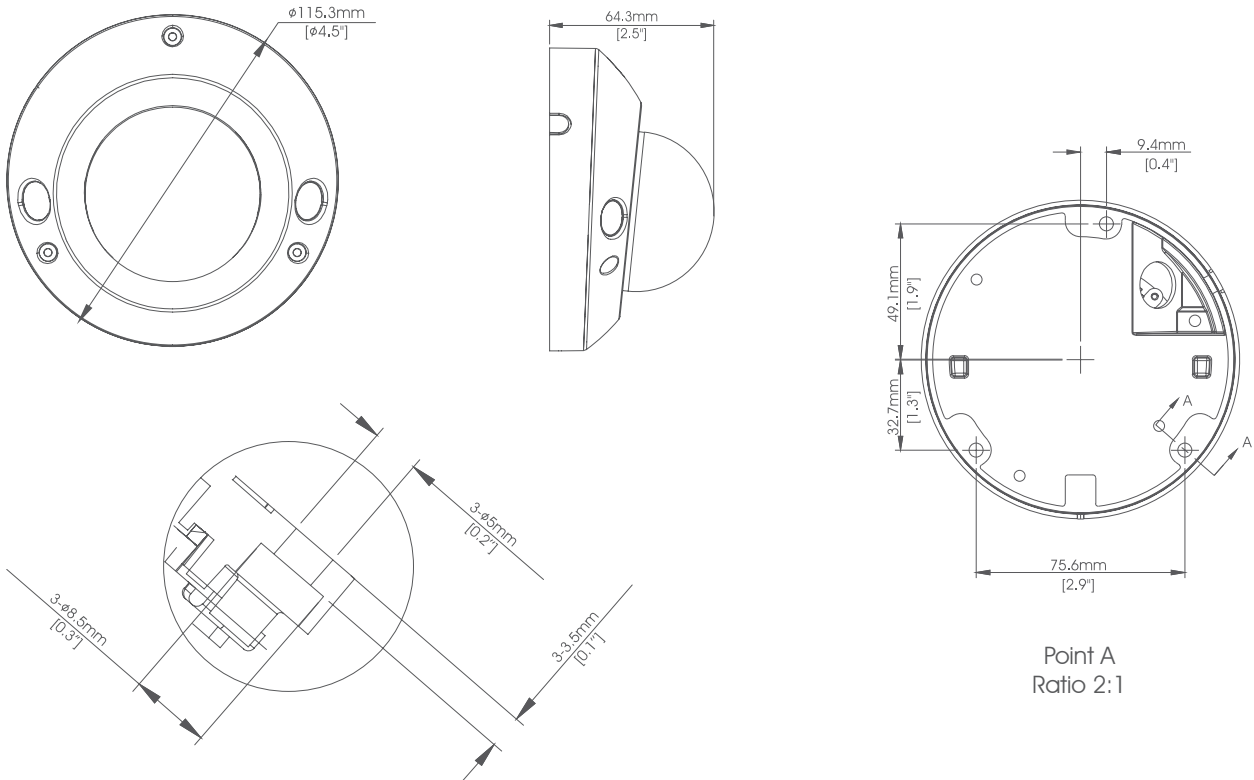

Dimensions

Point A
Ratio 2:1