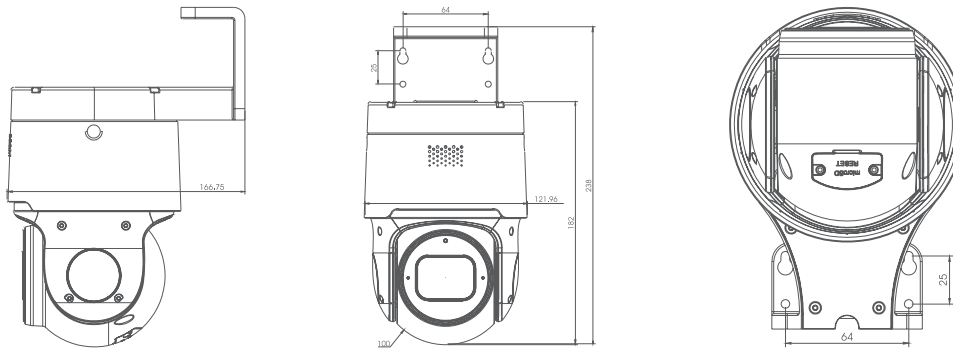

Dimensions