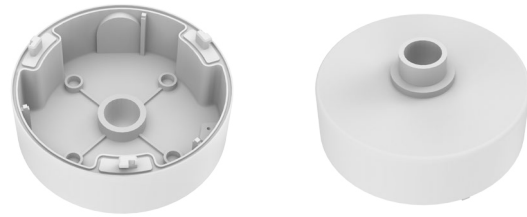

IJBDCM-150

Ceiling Mount Bracket