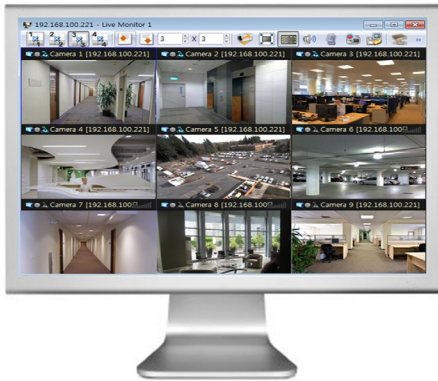

Key Features

- Designed for medium to large enterprise
- Centralized storage option via IP SAN or FC
- Supports ONVIF and RTSP
- Centralized monitoring using CMS software
- Failover option for continuous operation

Part Number	Description	Explore
ICMS-PREMIUM	Central Monitoring Client System for Premium Series DVRs and NVRs, Hybrid Solution for both Analog and IP Cameras for Remote Configuration, Local and Remote Record Management, E-Map Monitor, Local and Remote Playback