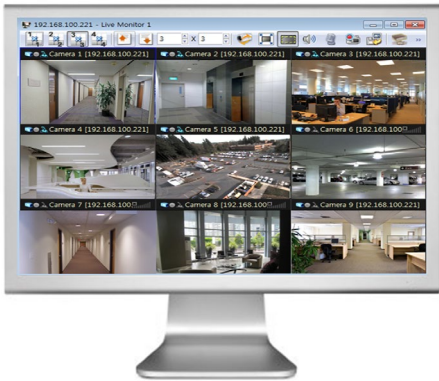

Key Features

- Easily manage NVRs from a single application
- Supports up to +4000 cameras
- Search and retrieve alarms, events and logs
- Monitor Events and Health of NVRs
- Visualize physical location of NVR using maps

Part Number	Description	Explore
FortesMonitor		
ICMS08	FortesMonitor License for Live Monitor of 8 NVRs and 128 Cameras in a Single or Multiple Window, Remote Monitoring of Cameras and NVRs from multi-sites on a Single Client	
ICMS16	FortesMonitor License for Live Monitor of 16 NVRs and 256 Cameras in a Single or Multiple Window, Remote Monitoring of Cameras and NVRs from multi-sites on a Single Client	
ICMS64	FortesMonitor License for 64 NVRs and 1024 Cameras, Live Monitor Window of 32x32, 1024 Live Channels on a Single Window, Remote Monitoring of Cameras and NVRs from multi-sites on a Single Client	
ICMS128	FortesMonitor License for 128 NVRs and 2048 Cameras, Live Monitor Window of 32x32, 1024 Live Channels on a Single Window, Remote Monitoring of Cameras and NVRs from multi-sites on a Single Client	
ICMS256	FortesMonitor License for Live Monitor of 256 NVRs and 4096 Cameras, Live Monitor Window of 32x32, 1024 Live Channels on a Single Window, Remote Monitoring of 4000+ Cameras from multi-sites on a Single Client