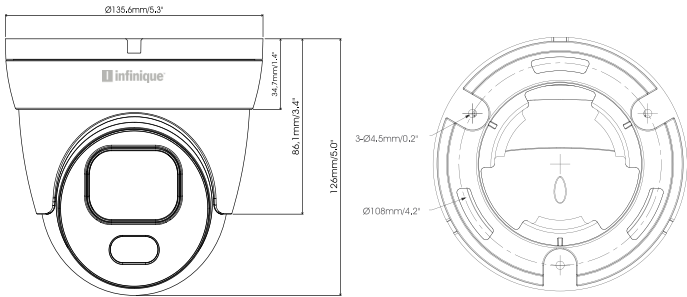

### IBCRWM

Corner Mount Bracket

4 Megapixel

Key Features

- 4MP resolution upto 60 fps
- Supports H.265, H.264 and MJPEG
- Night vision up to 30 meters with IR
- Micro SD card slot for onboard storage
- 3 Axis Bracket helps mount on wall or ceiling
- ONVIF compliant for easy integration

Dimensions