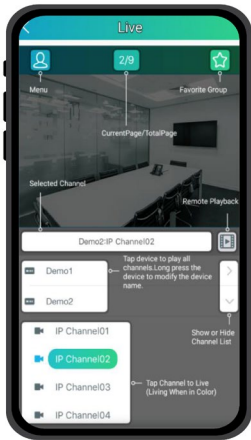

Key Features

- Supports Android and iOS
- Adds new device through QR code
- Sharing Images option through Email
- Zoom In/Out on Live View
- PTZ control panel available

Part Number	Description	Explore
INFVIEWCAM	InfiViewCam 2.0.1 is compatible with Android Ver5.0 or above and iOS 7.0 and above. It can support the live view, remote playback, PTZ control, local playback, snap shot, and push notifications, etc. from DVR and NVR via 3G or above, or WIFI.	📄 🌐 📞