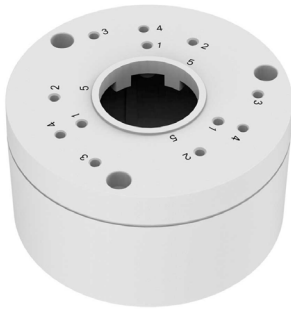

Key Features