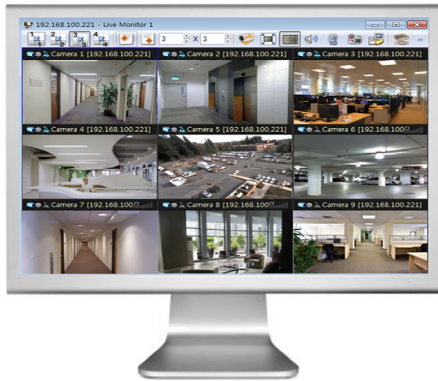

Key Features

- Linux OS for stability and high reliability
- Supports -128bit MD5 algorithm
- Audit Logs of system, events, user actions
- Record locally or on central storage
- Failover option for continuous operation

Part Number	Description	Explore
FORTESVMS	FortesVMS, Enterprise Class Video Management Software, Pre-installed on FortesServer and FortesNVR, Centralized SAN Storage Support Using iSCSI or Fiber Channel, Failover Mechanism, Scalable with Automatic Bridging of Multiple Servers, ONVIF Compliant, No Camera Licensing Fee