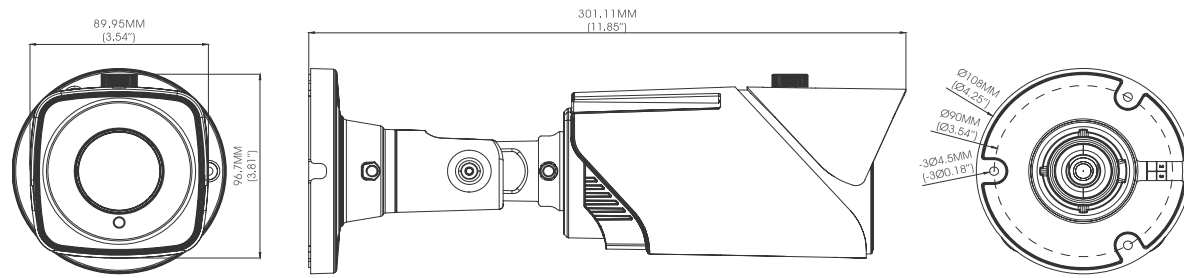

Dimensions