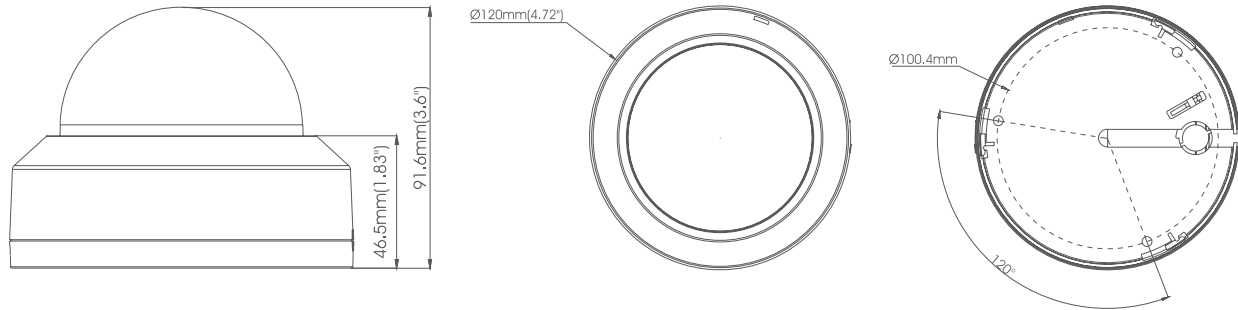

Dimensions