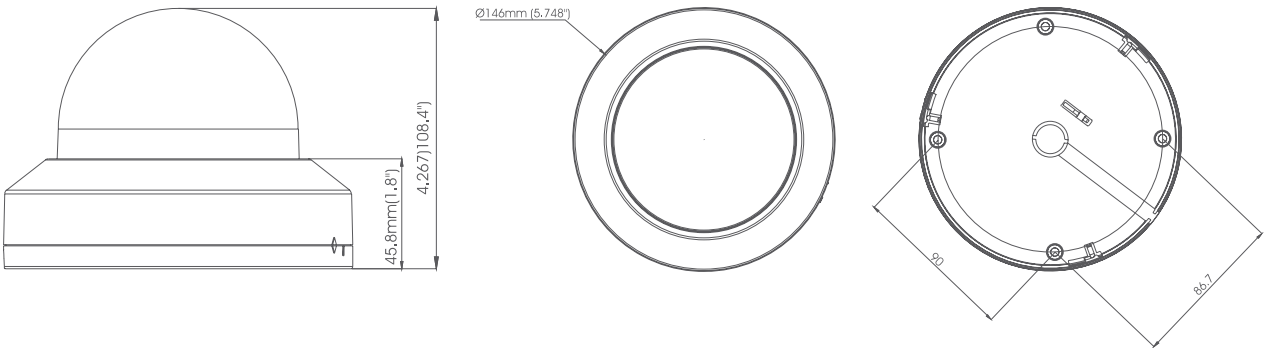

Dimensions