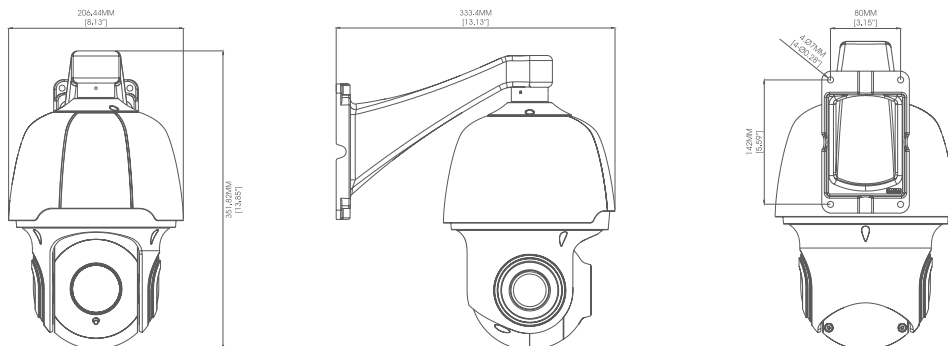

Dimensions