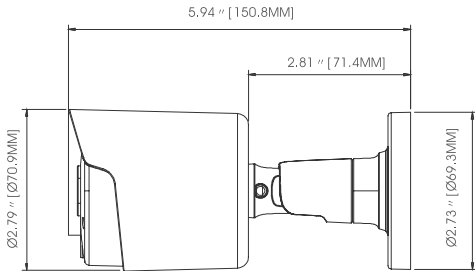

Dimensions