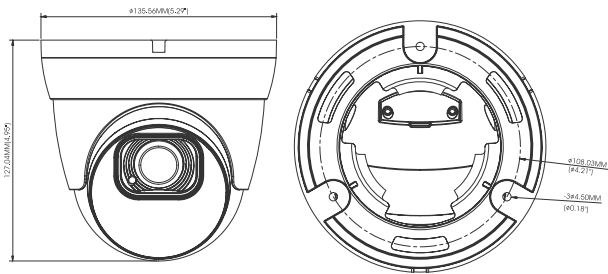

Dimensions