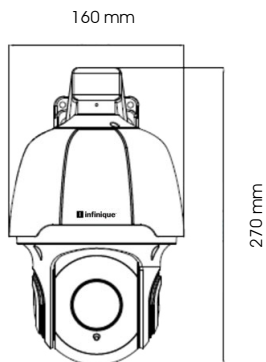

Dimensions