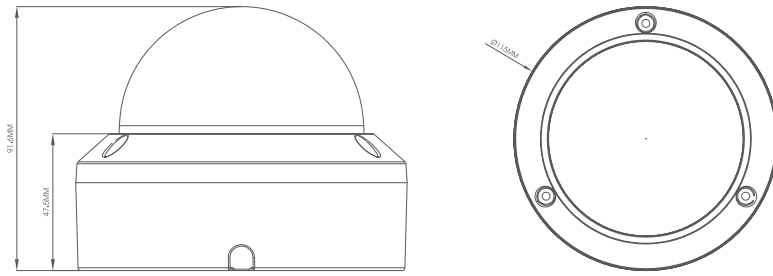

Dimensions