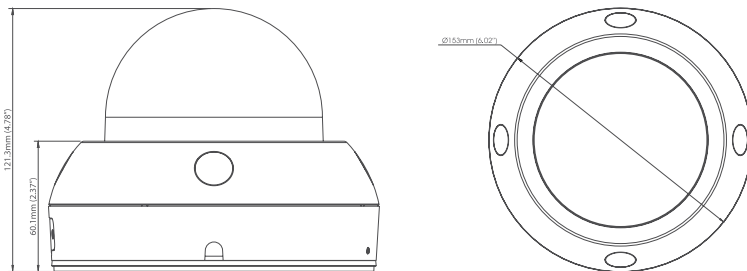

Dimensions